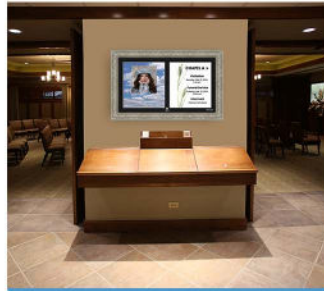

Customizeable frames to match your space

Hang your screen close to the wall

Sedona

Framed Digital Signs
by FuneralScreen

Designed to look like a slim picture frame

Bring your lobby to life with the Sedona digital sign system. With these slim, high-impact screens, you'll be able to display any photos, videos and service announcements you like with ease.

Grow your business and build trust within your community by displaying pre-designed advertisements designed for funeral homes from the FuneralScreen library.

Sign Bundles Include:

- Samsung 4K Display
- Custom Picture Frame
- FuneralScreen Media Player
- No Gap Wall Mount
- 5 Meter One Connect Cable
- HDMI Cable

Art Mode

Anti-Reflection with Matte Display

Slim-Fit Wall Mount Included

Customizable Bezel*

Applications for digital signage in the funeral home

Lobby Directory Signs

Create a lasting first impression on your families and guests, and an inviting atmosphere in your lobby while providing clear and concise messaging with professional looking service announcements, and ads.

Room Signs

When installed outside a room on a wall, digital signage is an effective solution for displaying the location/room name as well as the event taking place in it. Signs can display pre-need advertising when the room is not being utilized.