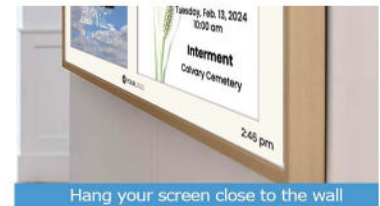

Customizeable frames to match your space

Hang your screen close to the wall

Sedona

Framed Digital Signs
by FuneralScreen

Designed to look like a slim picture frame

Bring your lobby to life with the Sedona digital sign system. With these slim, high-impact screens, you'll be able to display any photos, videos and service announcements you like with ease.

Your lobby is the first impression many people have of your funeral home. Create a professional and inviting atmosphere. With our powerful sign management features, you can deliver unlimited, highly-attractive digital signage that's easy to update and maintain.

Art Mode

Anti-Reflection with Matte Display

Slim-Fit Wall Mount Included

Customizable Bezel*

Applications for digital signage in the funeral home

Lobby Directory Signs

Create a lasting first impression on your families and guests, and an inviting atmosphere in your lobby while providing clear and concise messaging with professional looking service announcements, and ads.

Room Signs

When installed outside a room on a wall, digital signage is an effective solution for displaying the location/room name as well as the event taking place in it. Signs can display pre-need advertising when the room is not being utilized.