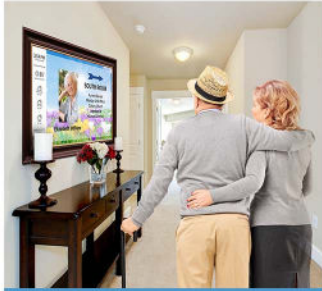

Customizeable frames to match your space

Hang your screen close to the wall

Sedona

Framed Digital Signs
by FuneralScreen

Designed to look like a slim picture frame

Bring your lobby to life with the Sedona digital sign system. With these slim, high-impact screens, you'll be able to display any photos, videos and service announcements you like with ease.

Grow your business and build trust within your community by displaying pre-designed advertisements designed for funeral homes from the FuneralScreen library.

Sign Bundles Include:

- Samsung 4K Display
- Custom Picture Frame
- FuneralScreen Media Player
- No Gap Wall Mount
- 5 Meter One Connect Cable
- HDMI Cable

Art Mode

Anti-Reflection with Matte Display

Slim-Fit Wall Mount Included

Customizable Bezel*

Applications for digital signage in the funeral home

Lobby Directory Signs

Create a lasting first impression on your families and guests, and an inviting atmosphere in your lobby while providing clear and concise messaging with professional looking service announcements, and ads.

Room Signs

When installed outside a room on a wall, digital signage is an effective solution for displaying the location/room name as well as the event taking place in it. Signs can display pre-need advertising when the room is not being utilized.