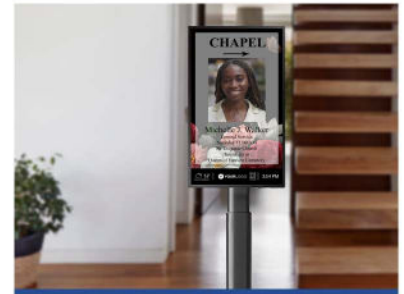

Sierra
Free-Standing Digital Signs
by FuneralScreen

Create the Perfect First Impression with the Eye-catching Appeal of Sierra.

Bring your lobby to life with the Sierra digital sign system. With this sleek, high-impact signs, you'll be able to display any photos, videos and service announcements you like with ease.

Your lobby is the first impression many people have of your funeral home, which is why we developed Sierra to help you create a professional and inviting atmosphere. With its powerful sign management features, Sierra can deliver unlimited, highly-attractive digital signage that's easy to update and maintain.

Lobby Directory Signs

Create a lasting first impression on your families and guests, and an inviting atmosphere in your lobby while providing clear and concise messaging with professional looking service announcements, and ads.

Room Signs

When placed inside or outside a room, digital signage is an effective solution for displaying the location/room name as well as the event taking place in it. Signs can display pre-need advertising when the room is not being utilized.