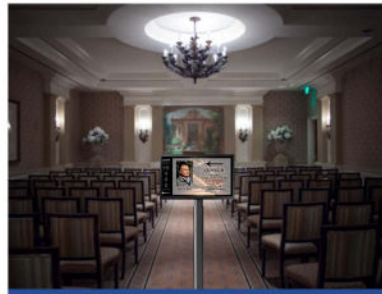

Room Signs

When placed inside or outside a room, digital signage is an effective solution for displaying the location/room name as well as the event taking place in it. Signs can display pre-need advertising when the room is not being utilized.