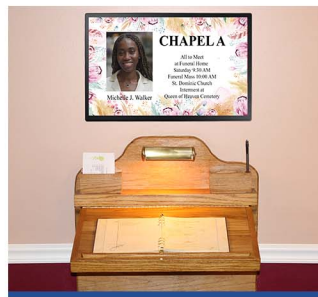

Sierra

Wall-Mount Digital Signs
by FuneralScreen

Create the Perfect First Impression with the Eye-catching Appeal of Sierra.

Bring your lobby to life with the Sierra digital sign system. With this sleek, high-impact signs, you'll be able to display any photos, videos and service announcements you like with ease.

Your lobby is the first impression many people have of your funeral home, which is why we developed Sierra to help you create a professional and inviting atmosphere. With its powerful sign management features, Sierra can deliver unlimited, highly-attractive digital signage that's easy to update and maintain.

4K Display

Raspberry Pi 4

Remote Updating

Weather, Time Pre-Need Ads

Digital Solutions
for the Modern Funeral Home

800.270.1237
www.funeralscreen.com

The Directory Sign Reimagined...

The Sierra wall mount series combines full 4K resolutions, and 16/7 commercial operation times to easily deliver clear concise messaging to your families and guests.

Room Signs

When installed outside a room on a wall, digital signage is an effective solution for displaying the location/room name as well as the event taking place in it. Signs can display pre-need advertising when the room is not being utilized.