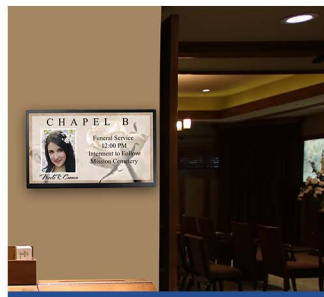

Room Signs

When installed outside a room on a wall, digital signage is an effective solution for displaying the location/room name as well as the event taking place in it. Signs can display pre-need advertising when the room is not being utilized.