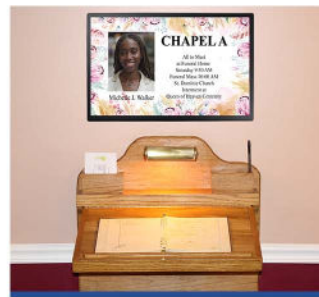

Sierra

Wall-Mount Digital Signs
by FuneralScreen

Create the Perfect First Impression with the Eye-catching Appeal of Sierra.

Bring your lobby to life with the Sierra digital sign system. With this sleek, high-impact signs, you'll be able to display any photos, videos and service announcements you like with ease.

Your lobby is the first impression many people have of your funeral home, which is why we developed Sierra to help you create a professional and inviting atmosphere. With its powerful sign management features, Sierra can deliver unlimited, highly-attractive digital signage that's easy to update and maintain.

4K Display

Raspberry Pi 4

Remote Updating

Weather, Time Pre-Need Ads

Digital Solutions
for the Modern Funeral Home

800.270.1237
www.funeralscreen.com

The Directory Sign Reimagined...

The Sierra wall mount series combines full 4K resolutions, and 16/7 commercial operation times to easily deliver clear concise messaging to your families and guests.

Room Signs

When installed outside a room on a wall, digital signage is an effective solution for displaying the location/room name as well as the event taking place in it. Signs can display pre-need advertising when the room is not being utilized.