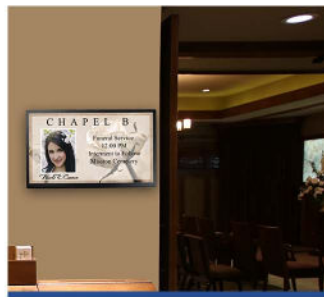

Room Signs

When installed outside a room on a wall, digital signage is an effective solution for displaying the location/room name as well as the event taking place in it. Signs can display pre-need advertising when the room is not being utilized.