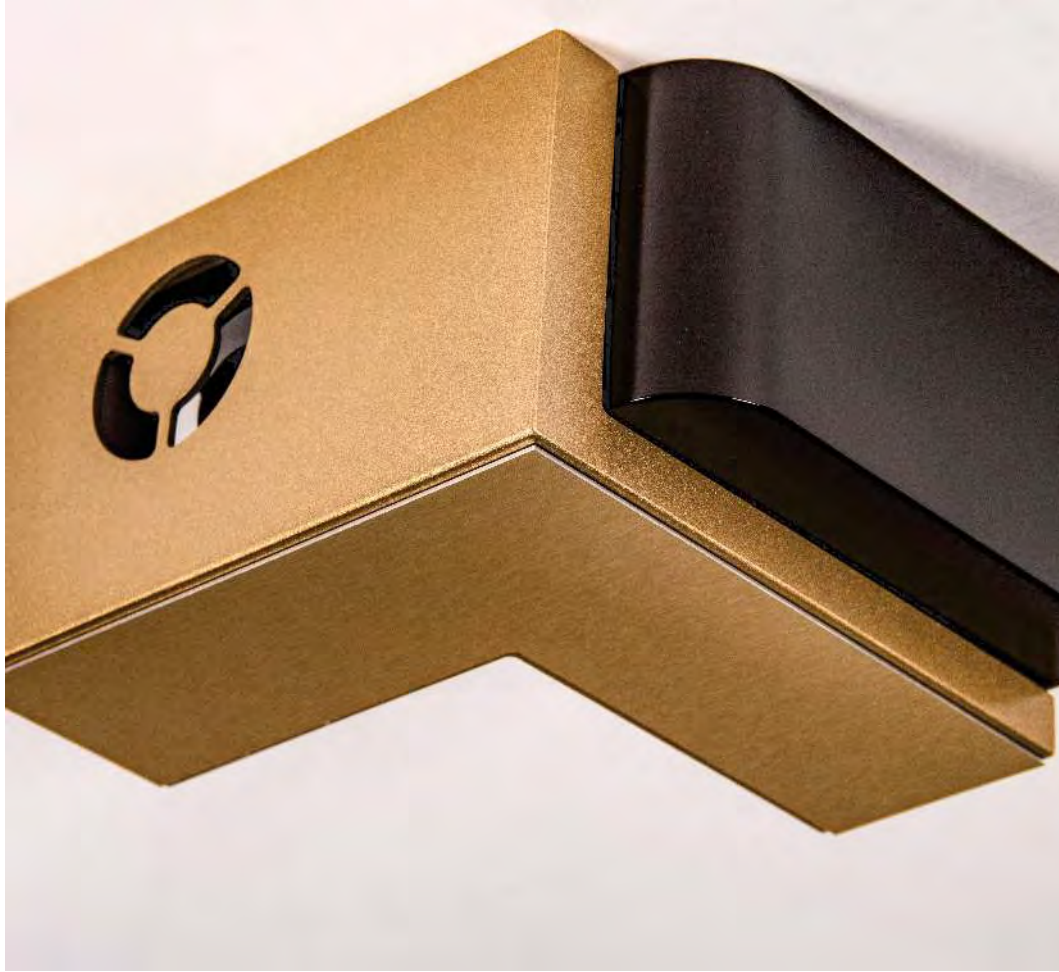

WING EDGE ENCLOSURES & KIOSKS - DIGITAL SIGN SYSTEM