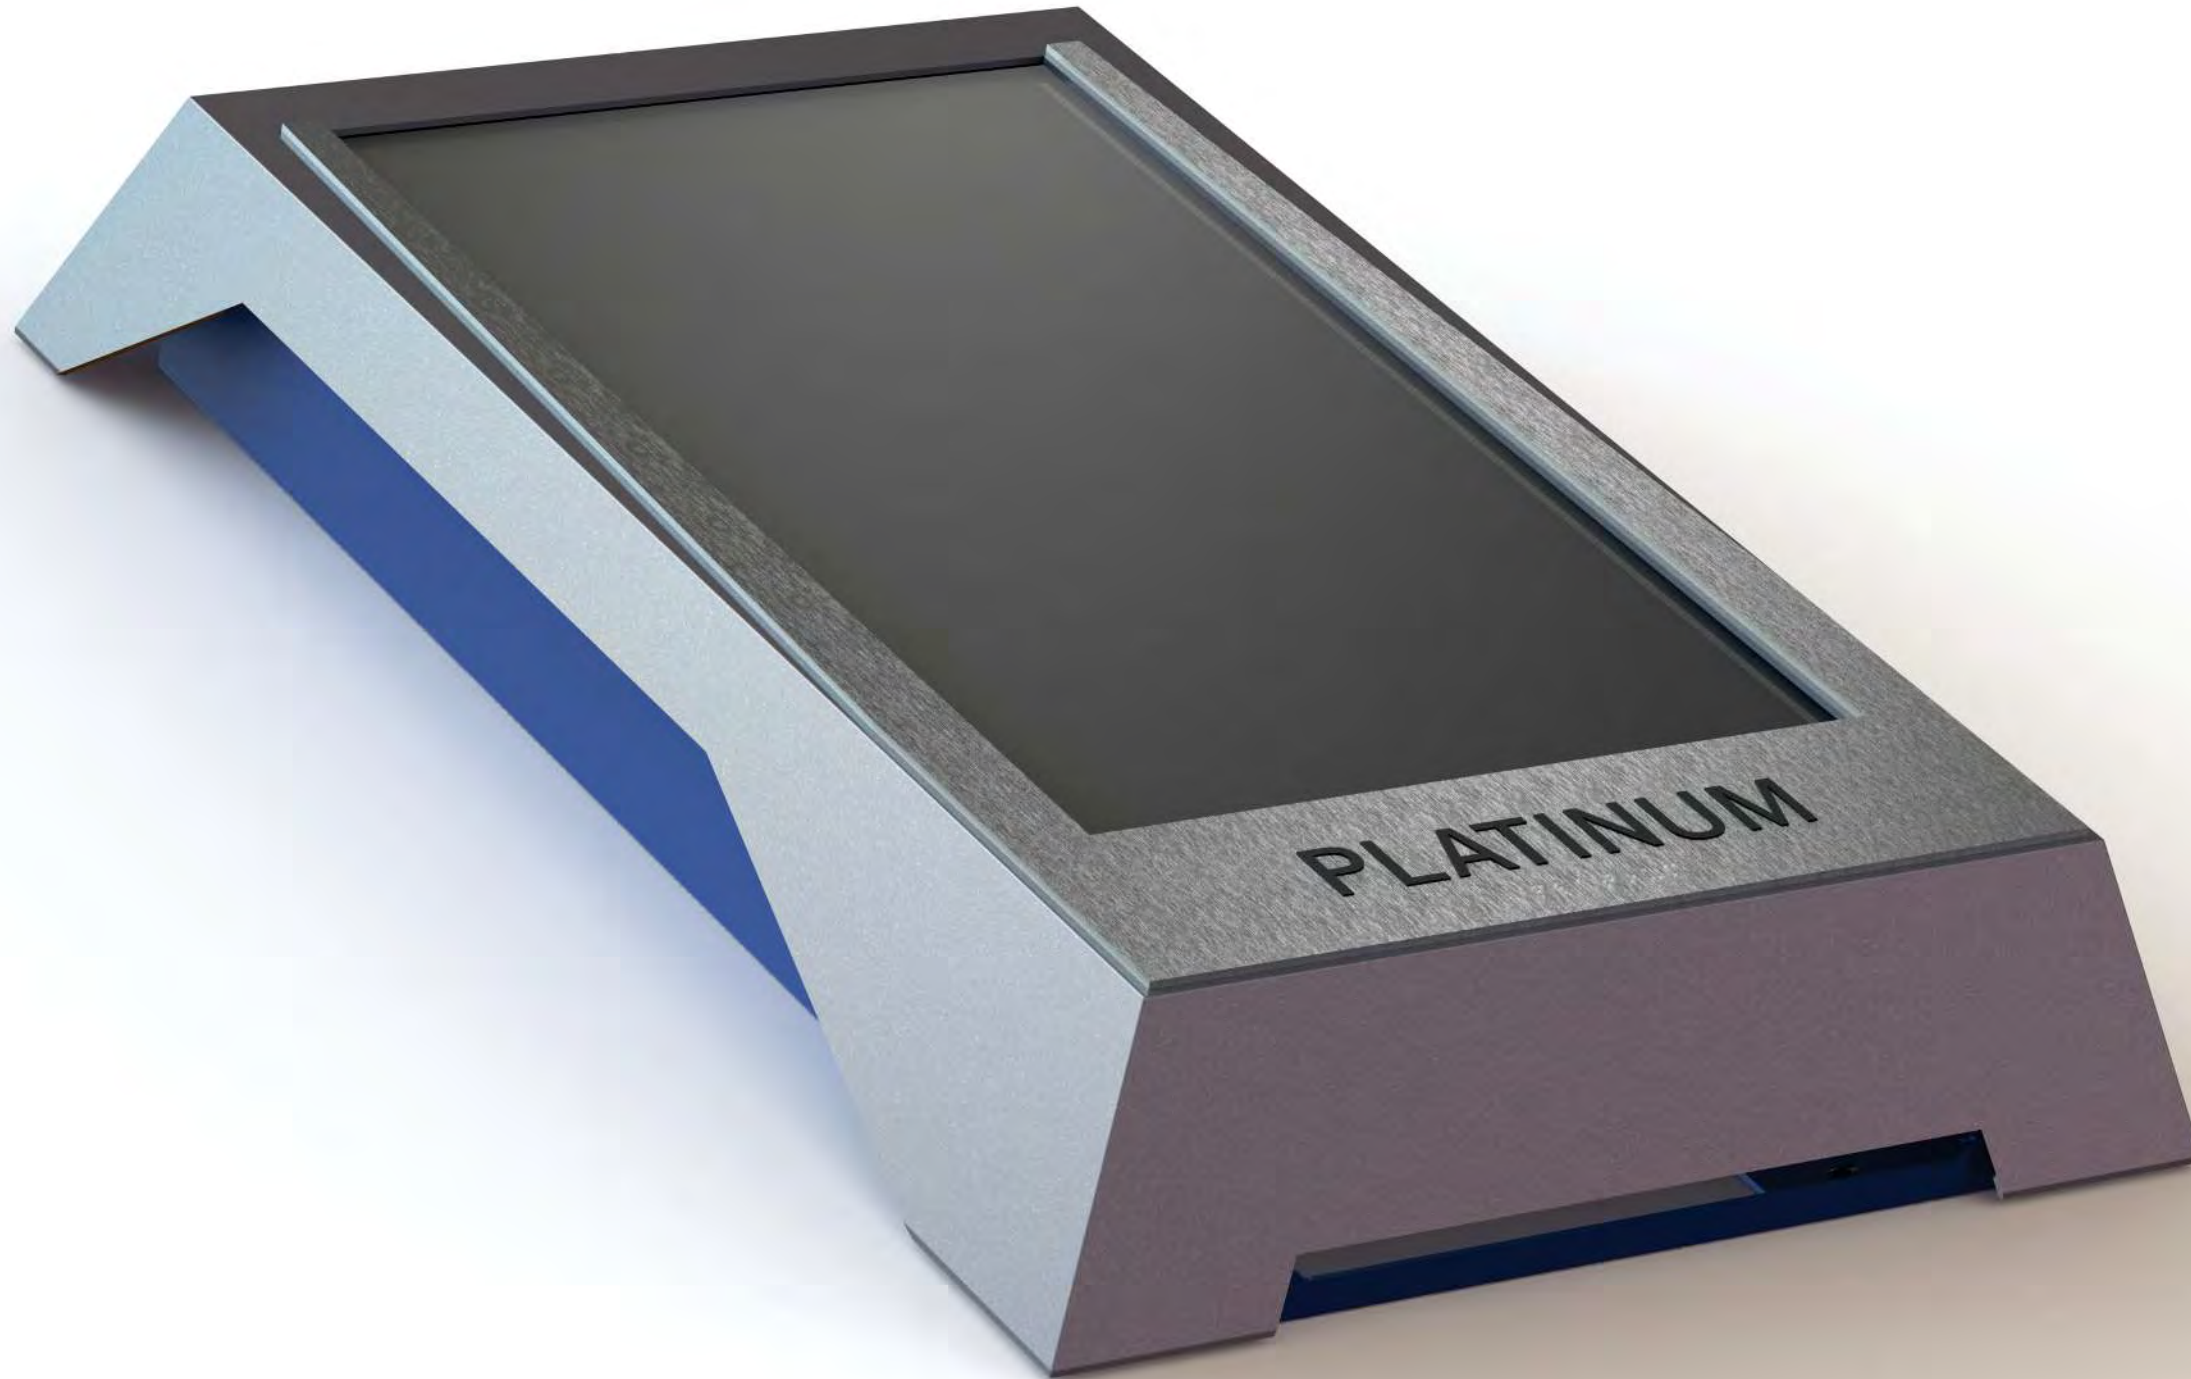

CARVE EDGE ENCLOSURES & KIOSKS - DIGITAL SIGN SYSTEM

CARVE ENCLOSURES AND KIOSKS FEATURE HIGHLY CONTEMPORARY ANGULAR LOOK. THIS SYSTEM IS NOT ONLY VISUALLY IMPACTFUL, BUT CAN BE CUSTOMIZED TO FIT EXISTING ARCHITECTURAL FEATURES.

22VS-CRV SHOWN ABOVE