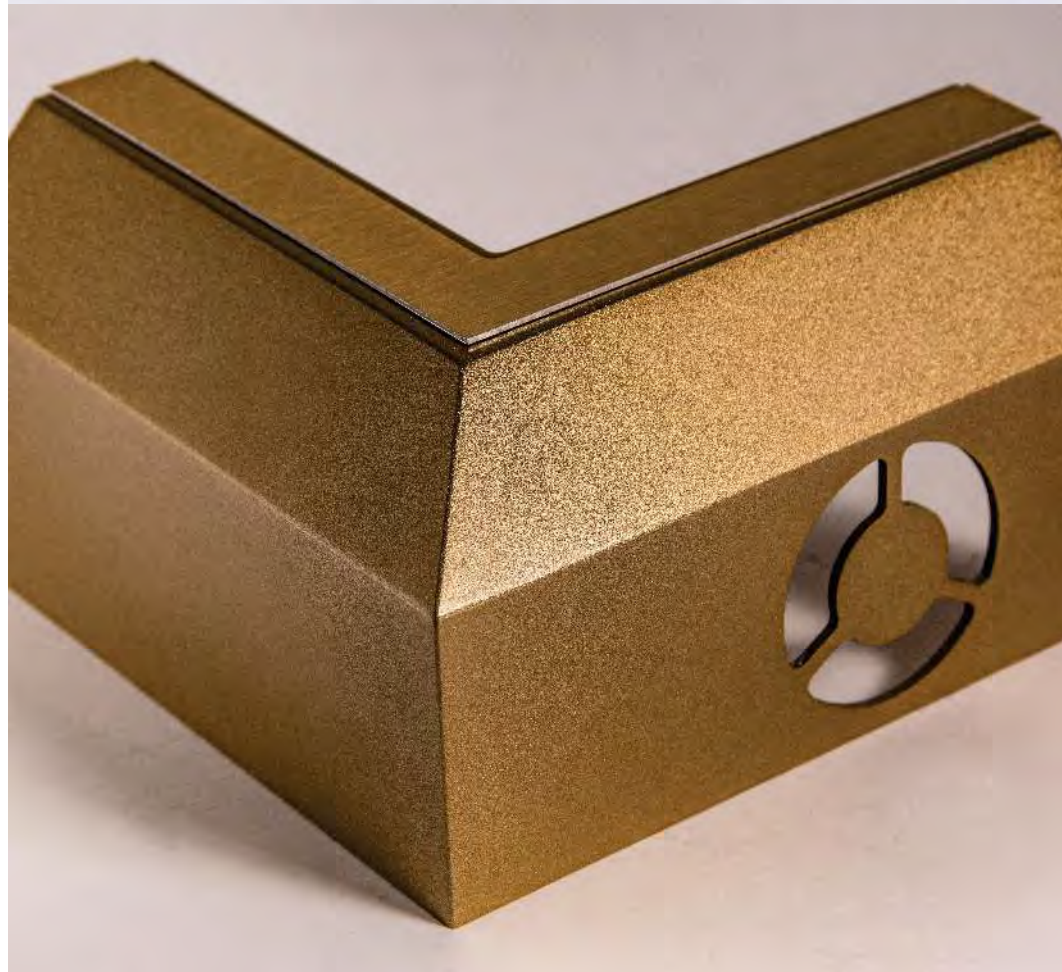

BEVELED EDGE ENCLOSURES & KIOSKS - DIGITAL SIGN SYSTEM