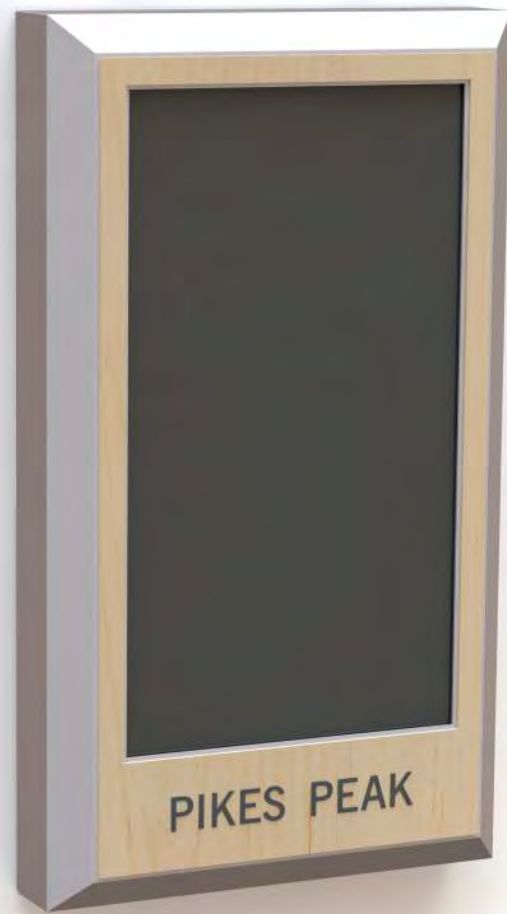

BEVELED EDGE ENCLOSURES & KIOSKS - DIGITAL SIGN SYSTEM

Every kiosk and enclosure that Boyd Sign Systems produces can be tailored to your specific hardware, environmental needs, and aesthetic tastes. Custom versions of any catalog product can be designed and rendered to fit your taste.