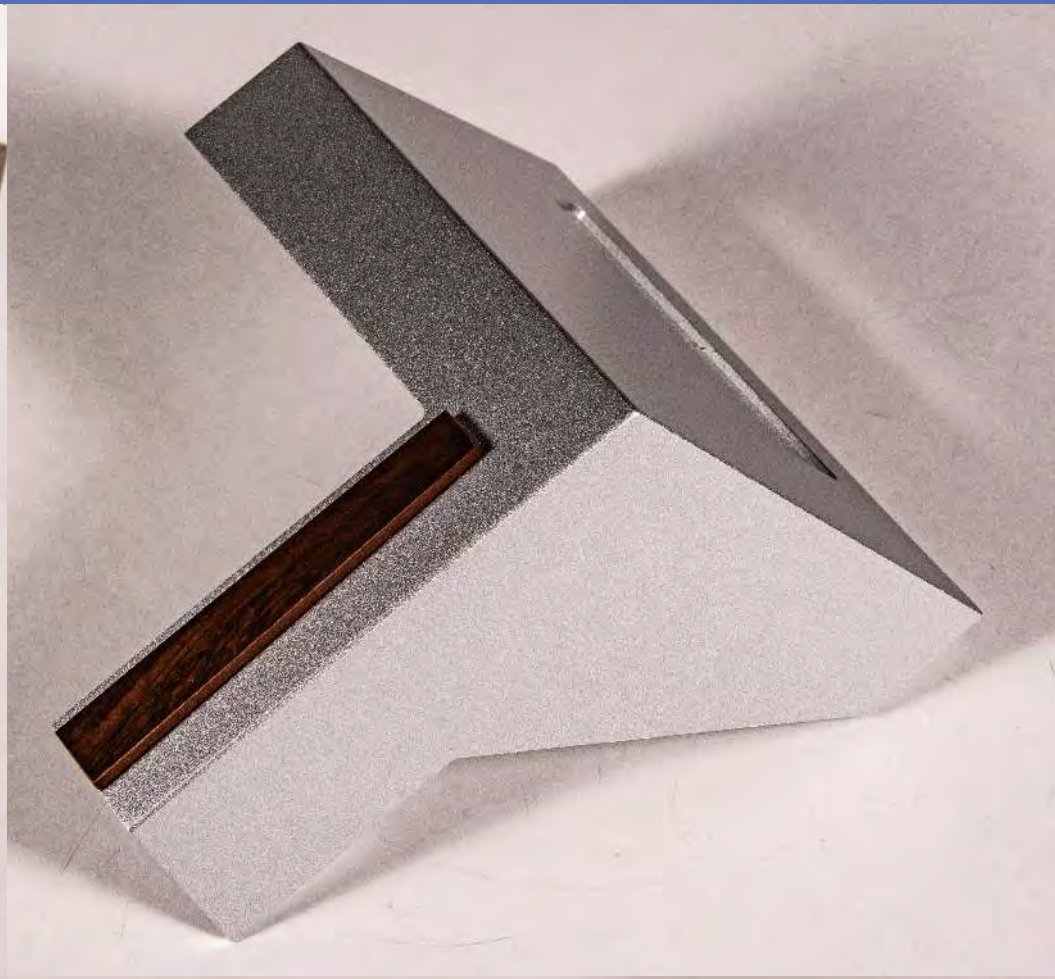

CARVE EDGE ENCLOSURES & KIOSKS - DIGITAL SIGN SYSTEM