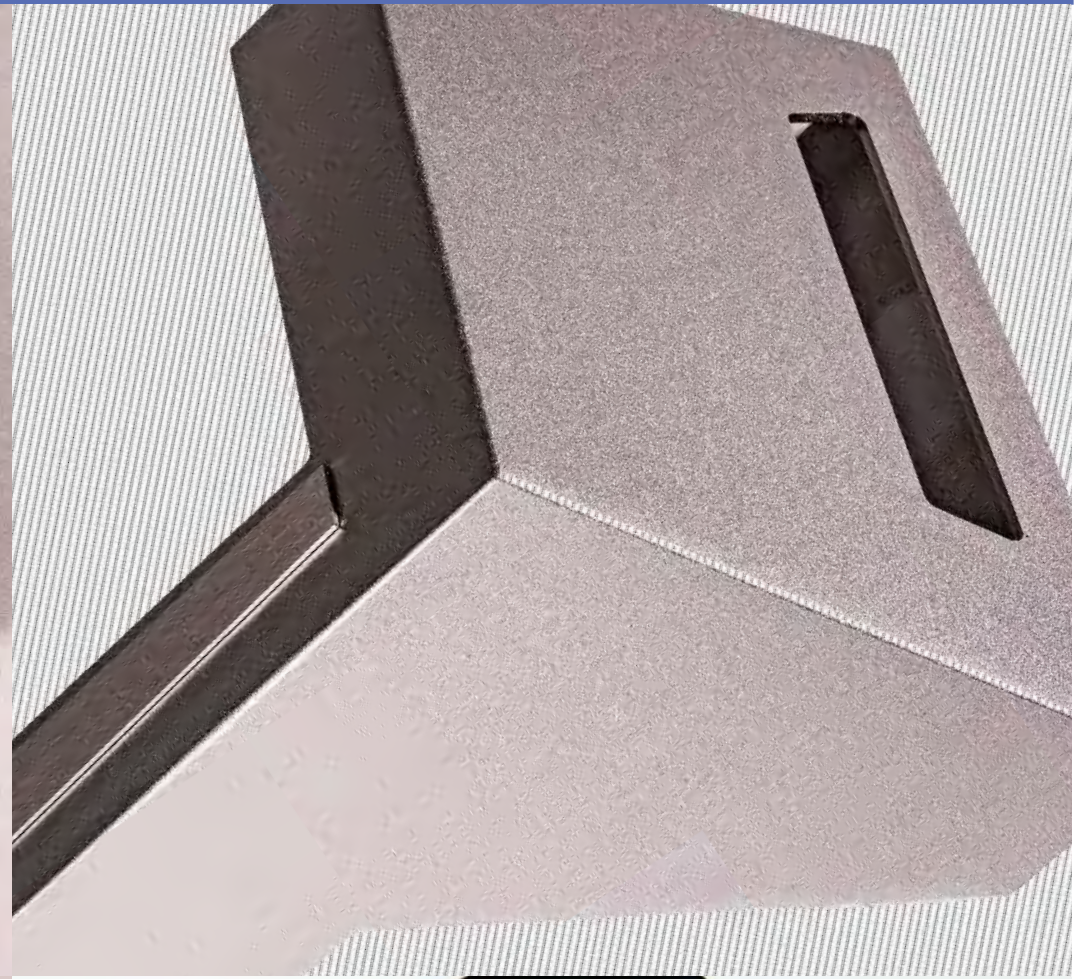

CARVE EDGE ENCLOSURES & KIOSKS - DIGITAL SIGN SYSTEM