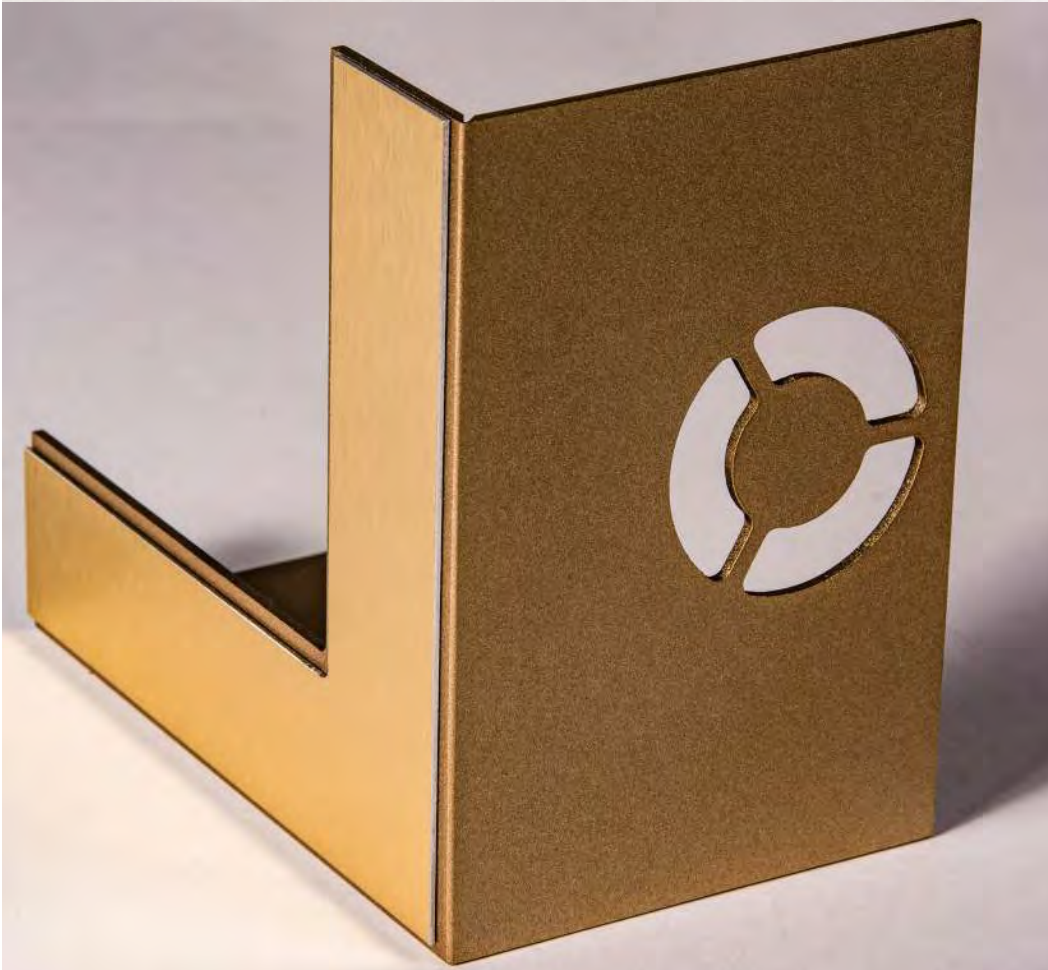

NINETY EDGE ENCLOSURES & KIOSKS - DIGITAL SIGN SYSTEM