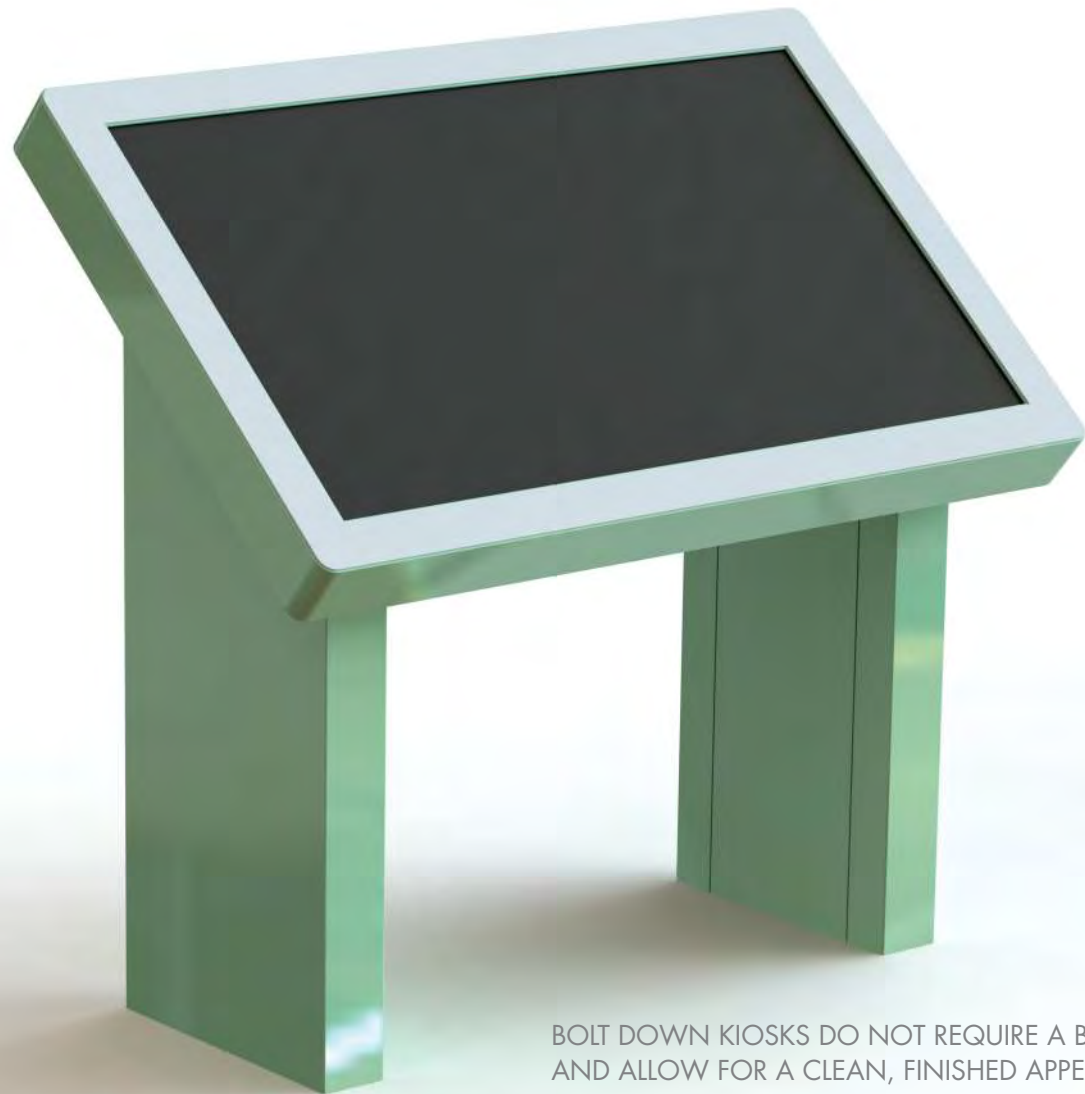

LARGER FORMAT ENCLOSURES ARE COMMONLY USED WITH 49" AND 55" DISPLAYS. THESE LARGER ENCLOSURES ARE PERFECT FOR LARGER HALLWAYS AND COMMON AREAS. HORIZONTAL VERSIONS OF THIS PRODUCT CAN ALSO BE USED.

MEETING ROOM ENCLOSURES ARE GENERALLY A SMALLER FORMAT DISPLAY ENCLOSURE THAT FEATURES RAISED ADA COMPLIANT TACTILE COPY WITH GRADE II BRAILLE.

Every kiosk and enclosure that Boyd Sign Systems produces can be tailored to your specific hardware, environmental needs, and aesthetic tastes. Custom versions of any catalog product can be designed and rendered to fit your taste.

HORIZONTAL, ANGLED BACK KIOSKS ARE IDEAL FOR SCENARIOS WHERE EASE OF ACCESSIBILITY IS PARAMOUNT. GREAT FOR WELCOMING PATRONS INTO A LARGE SPACE, FOOT TRAFFIC DIRECTORY, OR TOUCH INTERACTION. THE DISPLAY SITS AT A 45 DEGREE ANGLE.

BOLT DOWN KIOSKS DO NOT REQUIRE A BASE PLATE AND ALLOW FOR A CLEAN, FINISHED APPEARANCE

UPRIGHT VERTICAL KIOSKS ARE GREAT FOR GRABBING CUSTOMERS ATTENTION IN MEDIUM TO LARGE SPACES. HORIZONTAL VERSIONS OF THIS PRODUCT CAN ALSO BE USED.