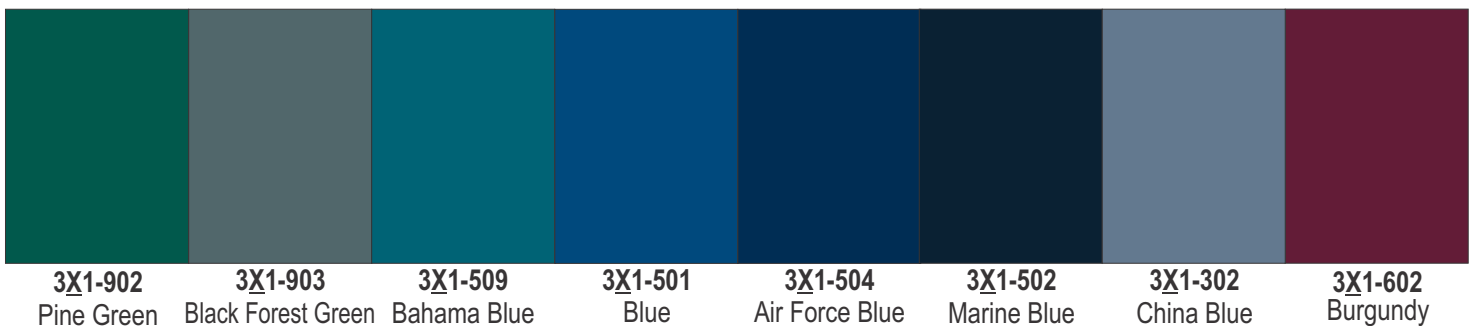

# **Rowmark** Tactile copy color options

The colors shown may vary by individual computer monitor from the actual product finish. All colors listed are of Rowmark brand from their product line specially designed to comply with the Americans with Disabilities Act (ADA) Federal regulations. These engraveable, laserable & routable sheets come in a wide variety of color finishes. This material has a high strength adhesive backing that allows it to adhere to most any flat material or surface. Select your copy color below while keeping in mind that it is recommended that you have a 70% color contrast from your background color selection.