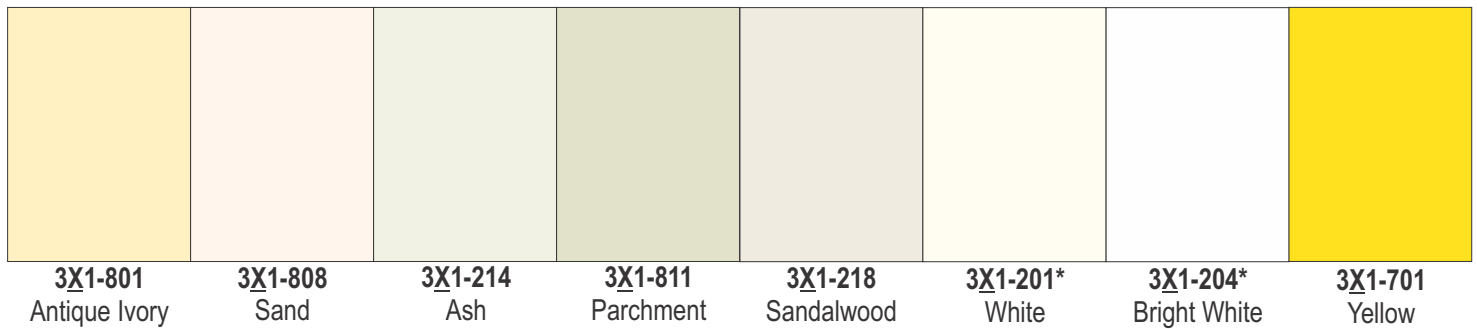

# **Rowmark** Tactile copy color options

The colors shown may vary by individual computer monitor from the actual product finish. All colors listed are of Rowmark brand from their product line specially designed to comply with the Americans with Disabilities Act (ADA) Federal regulations. These engraveable, laserable & routable sheets come in a wide variety of color finishes. This material has a high strength adhesive backing that allows it to adhere to most any flat material or surface. Select your copy color below while keeping in mind that it is recommended that you have a 70% color contrast from your background color selection.