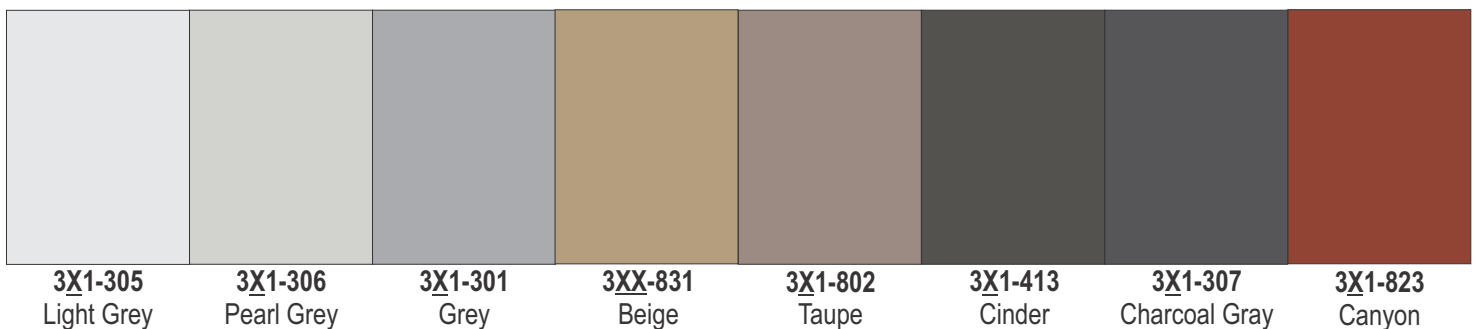

# **Rowmark** Tactile copy color options

The colors shown may vary by individual computer monitor from the actual product finish. All colors listed are of Rowmark brand from their product line specially designed to comply with the Americans with Disabilities Act (ADA) Federal regulations. These engraveable, laserable & routable sheets come in a wide variety of color finishes. This material has a high strength adhesive backing that allows it to adhere to most any flat material or surface. Select your copy color below while keeping in mind that it is recommended that you have a 70% color contrast from your background color selection.